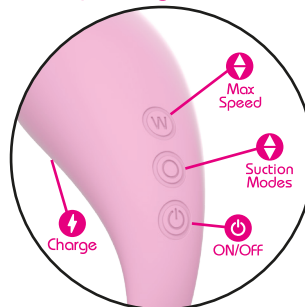

Operating Buttons